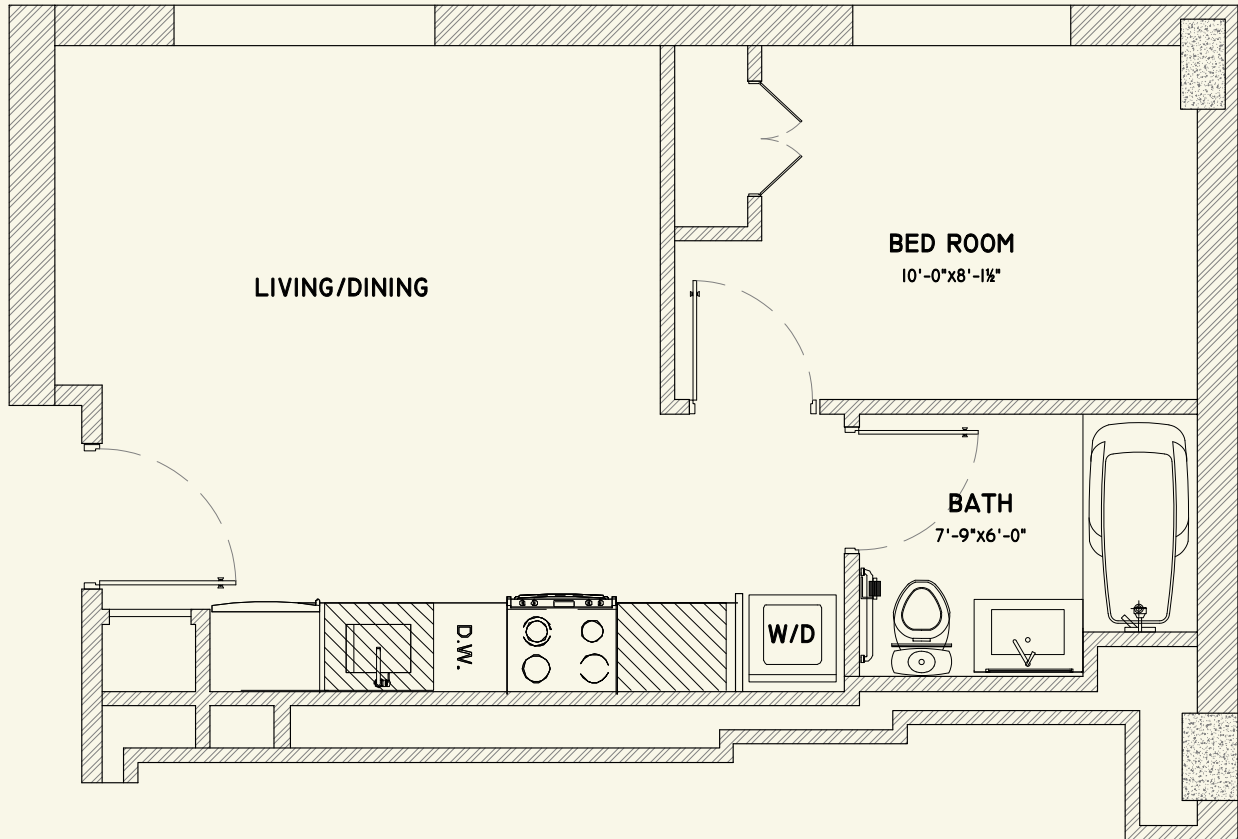

It is illegal to discriminate against any person because of race, color, religion, sex, handicap, familial status, or national origin.

All dimensions are approximate and subject to construction variances. Plans may contain minor variations from floor to floor.

The Clairemont

NEW YORK

Unit 7A   1 Bedroom   1 Bathroom   Floor 7

Pricing

Gross Rent _____
Net Effective Price _____
Lease Term _____

Amenities

The Work Space   Fitness Studio
The Mindful Space   The Social Space
The Courtyard   The Foyer
The Sky Garden