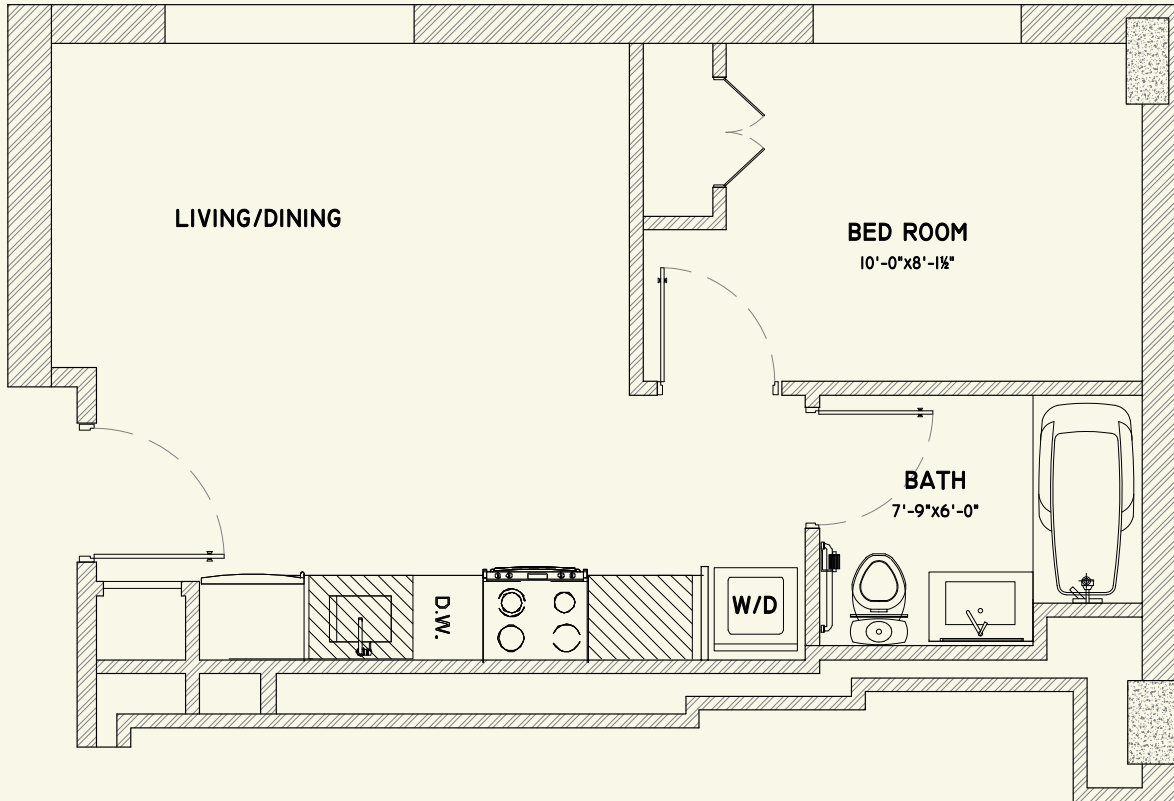

The Clairemont

NEW YORK

Unit 3A 1 Bedroom 1 Bathroom Floor 3

Pricing

Gross Rent _____

Net Effective Price _____

Lease Term _____

Amenities