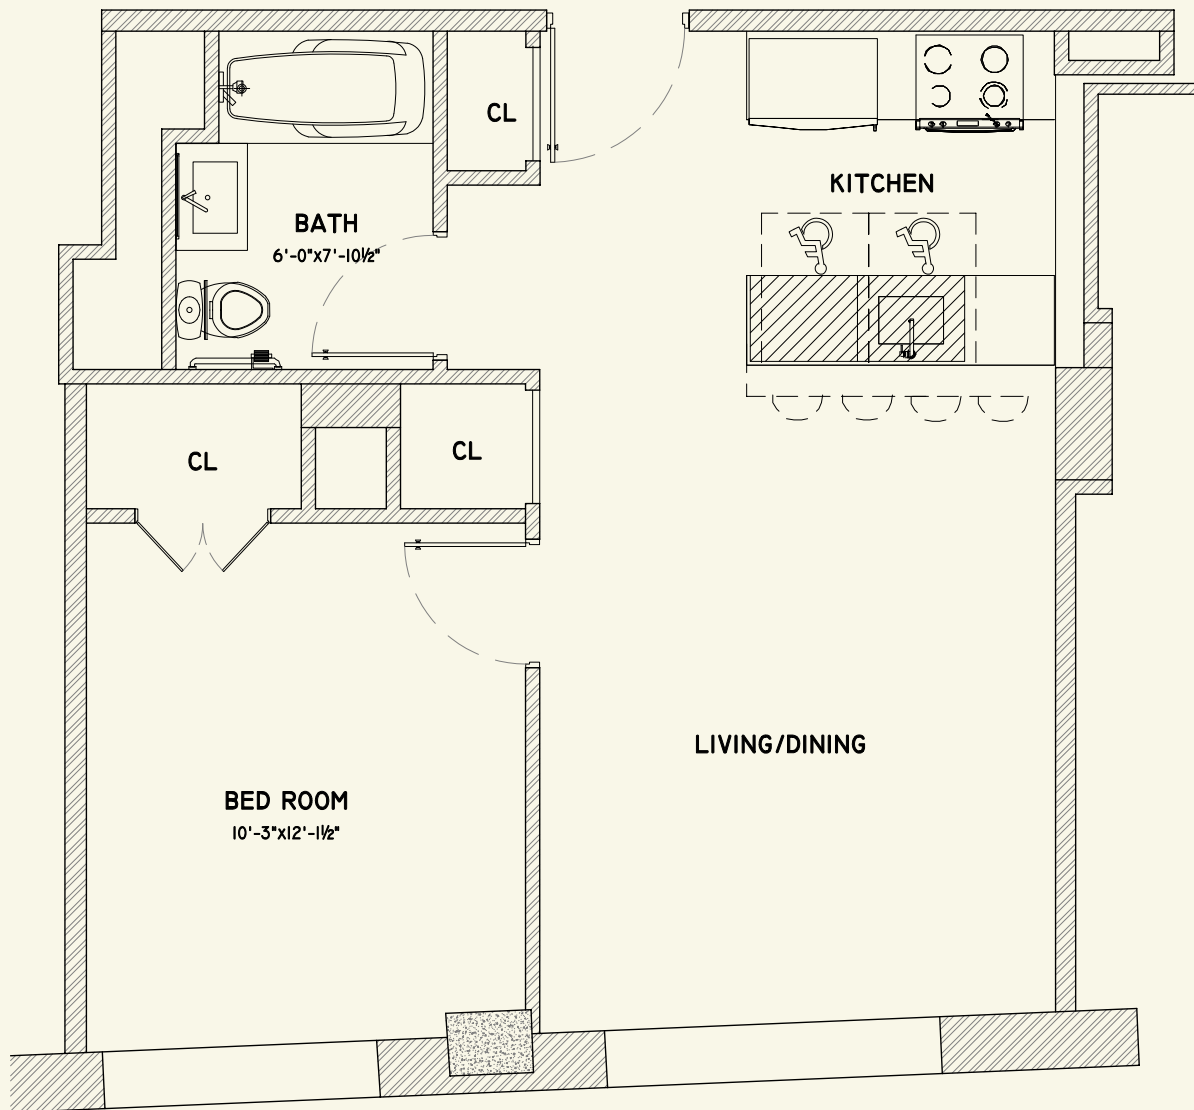

It is illegal to discriminate against any person because of race, color, religion, sex, handicap, familial status, or national origin.

All dimensions are approximate and subject to construction variances. Plans may contain minor variations from floor to floor.

The Clairemont

NEW YORK

Unit 10C 1 Bedroom 1 Bathroom Floor 10

Pricing

Gross Rent _____

Net Effective Price _____

Lease Term _____

Amenities

- The Work Space
- The Mindful Space
- The Courtyard
- The Sky Garden
- Fitness Studio
- The Social Space
- The Foyer