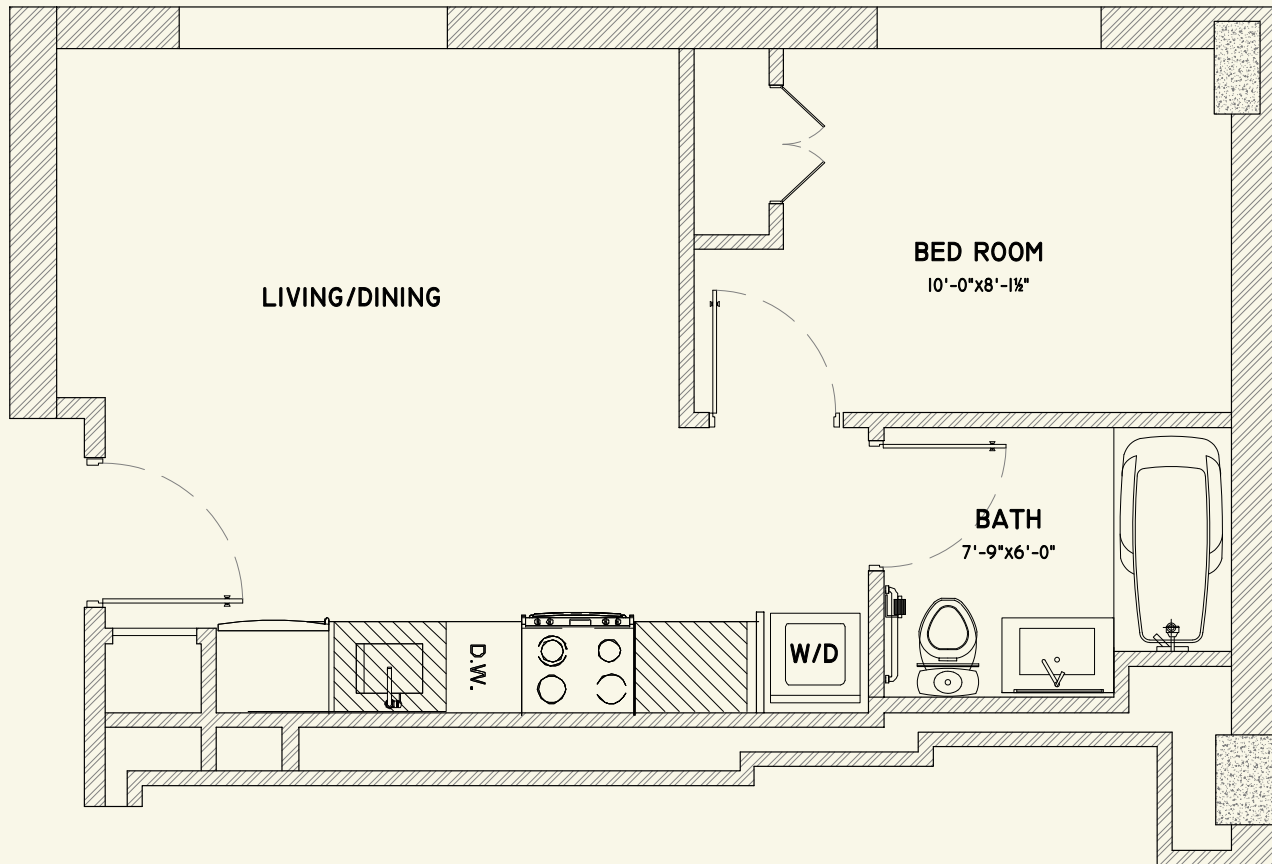

It is illegal to discriminate against any person because of race, color, religion, sex, handicap, familial status, or national origin.

All dimensions are approximate and subject to construction variances. Plans may contain minor variations from floor to floor.

The Clairemont

NEW YORK

Unit 11A 1 Bedroom 1 Bathroom Floor 11

Pricing

Gross Rent _____

Net Effective Price _____

Lease Term _____

Amenities

- The Work Space
- The Mindful Space
- The Courtyard
- The Sky Garden
- Fitness Studio
- The Social Space
- The Foyer