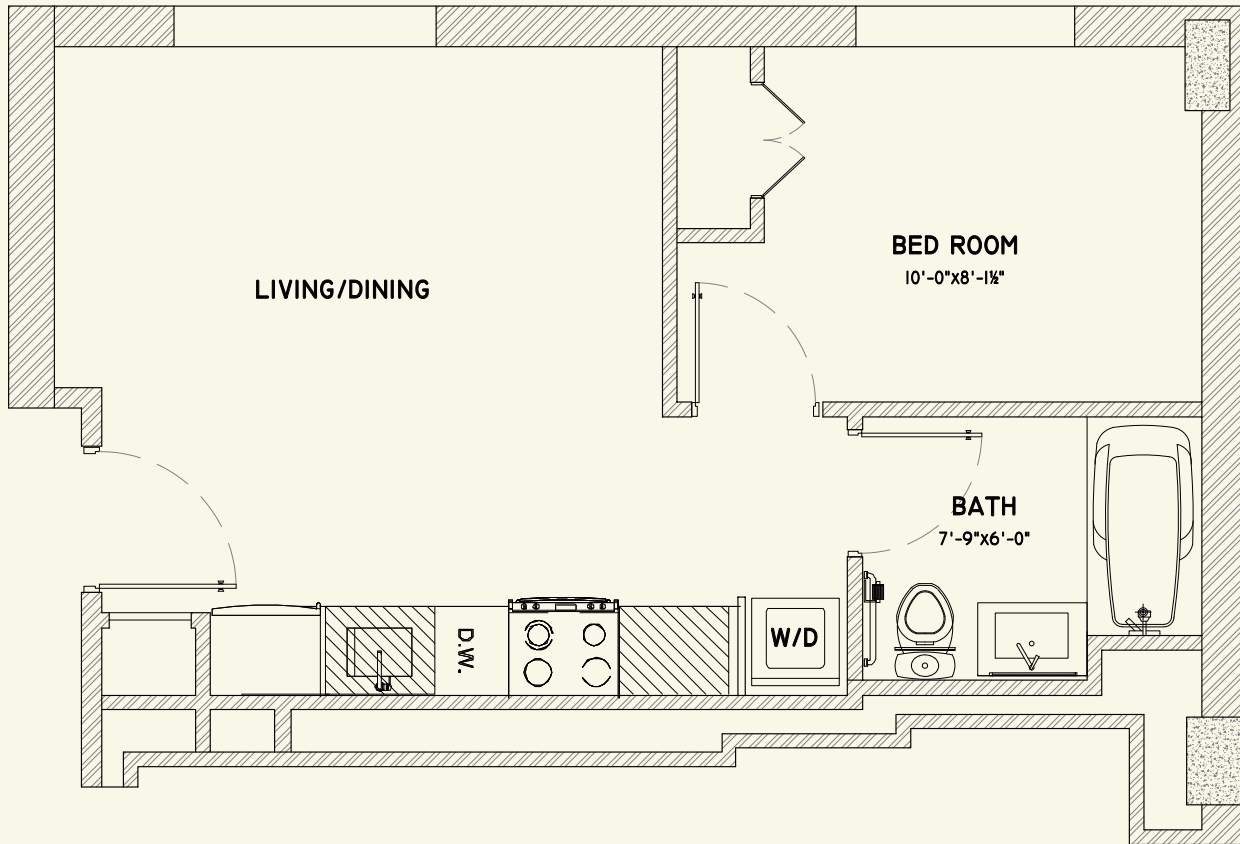

It is illegal to discriminate against any person because of race, color, religion, sex, handicap, familial status, or national origin.

All dimensions are approximate and subject to construction variances. Plans may contain minor variations from floor to floor.

The Clairemont

NEW YORK

Unit 9A   1 Bedroom   1 Bathroom   Floor 9

Pricing

Gross Rent _____

Net Effective Price _____

Lease Term _____

Amenities

The Work Space
The Mindful Space
The Courtyard
The Sky Garden

Fitness Studio
The Social Space
The Foyer